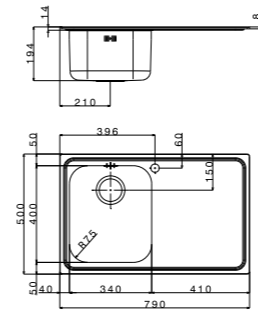

mixers

accessories

- size 790x500 mm
- drain hole 3,5"
- cut-out  770x480 mm
- base  450 mm
- depth  194 mm
- fitting  8 mm
- finish/finitura  brushed/spazzolato
 linen/antigraffio

-  brushed/spazzolato
-  linen/antigraffio