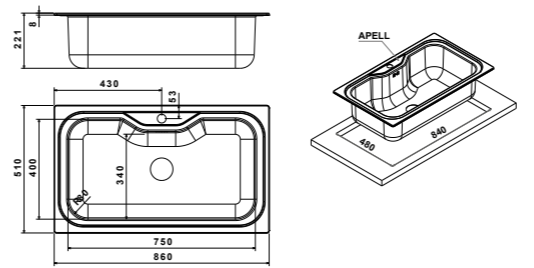

Its large bowl guarantees the maximum capacity you could desire.

- size 870x510 mm
- drain hole 3,5"
- cut-out  840x480 mm
- base  900 mm
- depth  209 mm
- fitting  8 mm
- finish/finitura  brushed / spazzolato

finish/finitura brushed/spazzolato

accessories

code
drainer right / or left /
gocciolatoio destro o sinistro

PUG861IBC

 packed in boxes:
1020 x 620 x 310 mm - 15,75 Kg

- size 860x510 mm
- drain hole 3,5"
- cut-out  840x490 mm
- base  900 mm
- depth  220 mm
- fitting  7 mm
- finish/finitura  brushed/spazzolato

finish/finitura brushed/spazzolato

extra **1**

CR860IBC

 packed in boxes:
920 x 585 x 250 mm - 7,5 Kg

- size 800x500 mm
- drain hole 3,5"
- cut-out  780x480 mm
- base  800 mm
- depth  191 mm
- fitting  7 mm
- finish/finitura  brushed/spazzolato