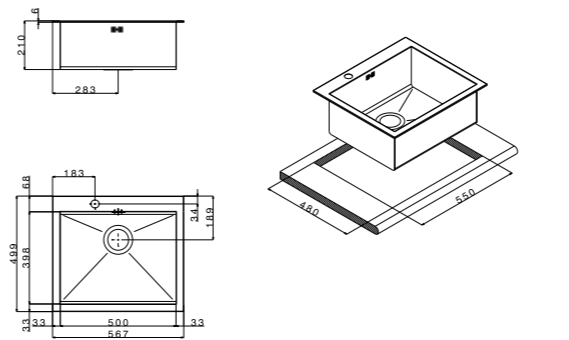

size 860x513 mm
drain hole 3,5"
cut-out 840x480 mm
base 900 mm
depth 210 mm
fitting flat inset
finish/finitura satin/satinato

finish/finitura

accessories

code
drainer right or left /
gocciolatoio destro o sinistro

satin/satinato

extra

SQ3838ISC

size 860x513 mm
drain hole 3,5"
cut-out 840x480 mm
base 900 mm
depth 210 mm
fitting flat inset
finish/finitura satin/satinato

satin/satinato

extra

SQ4530ISC

size 787x499 mm
drain hole 3,5"
cut-out 770x480 mm
base 800 mm
depth 210 mm
fitting 6 mm
finish/finitura satin/satinato

satin/satinato

extra

SQ72ISC

size 567x499 mm
drain hole 3,5"
cut-out 550x480 mm
base 600 mm
depth 210 mm
fitting 6 mm
finish/finitura satin/satinato

satin/satinato

extra

SQ50ISC

mixers

accessories