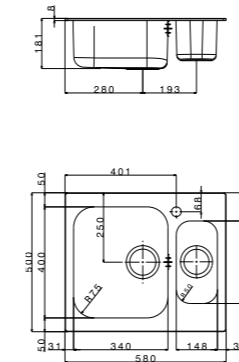

- size 580x500 mm
- drain hole 3,5"
- cut-out 550x480 mm
- base 600 mm
- depth 181 mm
- fitting 8 mm
- finish/finitura brushed/spazzolato

packed in boxes:
730 x 610 x 275 mm - 5,4 Kg

finish/finitura	accessories	code
brushed/spazzolato	extra <table border="1"> <tr><td>1</td><td>2</td><td>3</td></tr> <tr><td>4</td><td>5</td><td>6</td></tr> <tr><td>7</td><td>8</td><td></td></tr> </table>	TO3415IBC