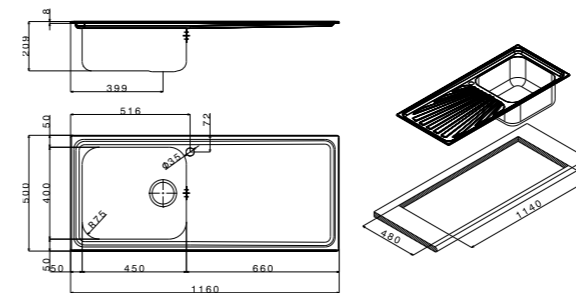

- size 1160x500 mm
- drain hole 3,5"
- cut-out 1140x480 mm
- base 600 mm
- depth 209 mm
- fitting 8 mm
- finish/finitura brushed/spazzolato

brushed/spazzolato

1. extra

1	2	3
4a	5a	6a
7a		

TO1161RBC
(dx/right)
TO1161LBC
(sx/left)

packed in boxes:
1250 x 610 x 285 mm - 8,04 Kg