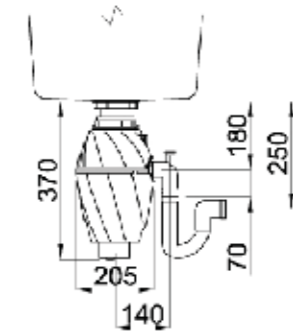

Motore: 1/2 cavalli vapore /
Motor: 1/2 horsepower
Si adatta a tutti i tubi di scarico dei lavandini con 3 1/2" /
Fits all sinks with 3 1/2" waste outlet