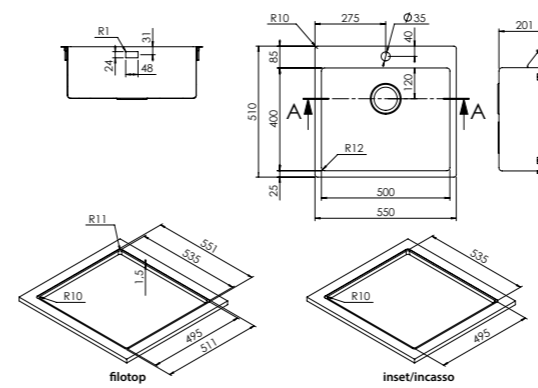

size 550x510 mm
drain hole 3,5"
cut-out 535x495 mm
base 600 mm
depth 200 mm
fitting flat
finish/finitura brushed/spazzolato

finish/finitura
2 installations
incasso / filotop
inset / flat

accessories
extra **1 2 3**
4

code
LNR55FBC