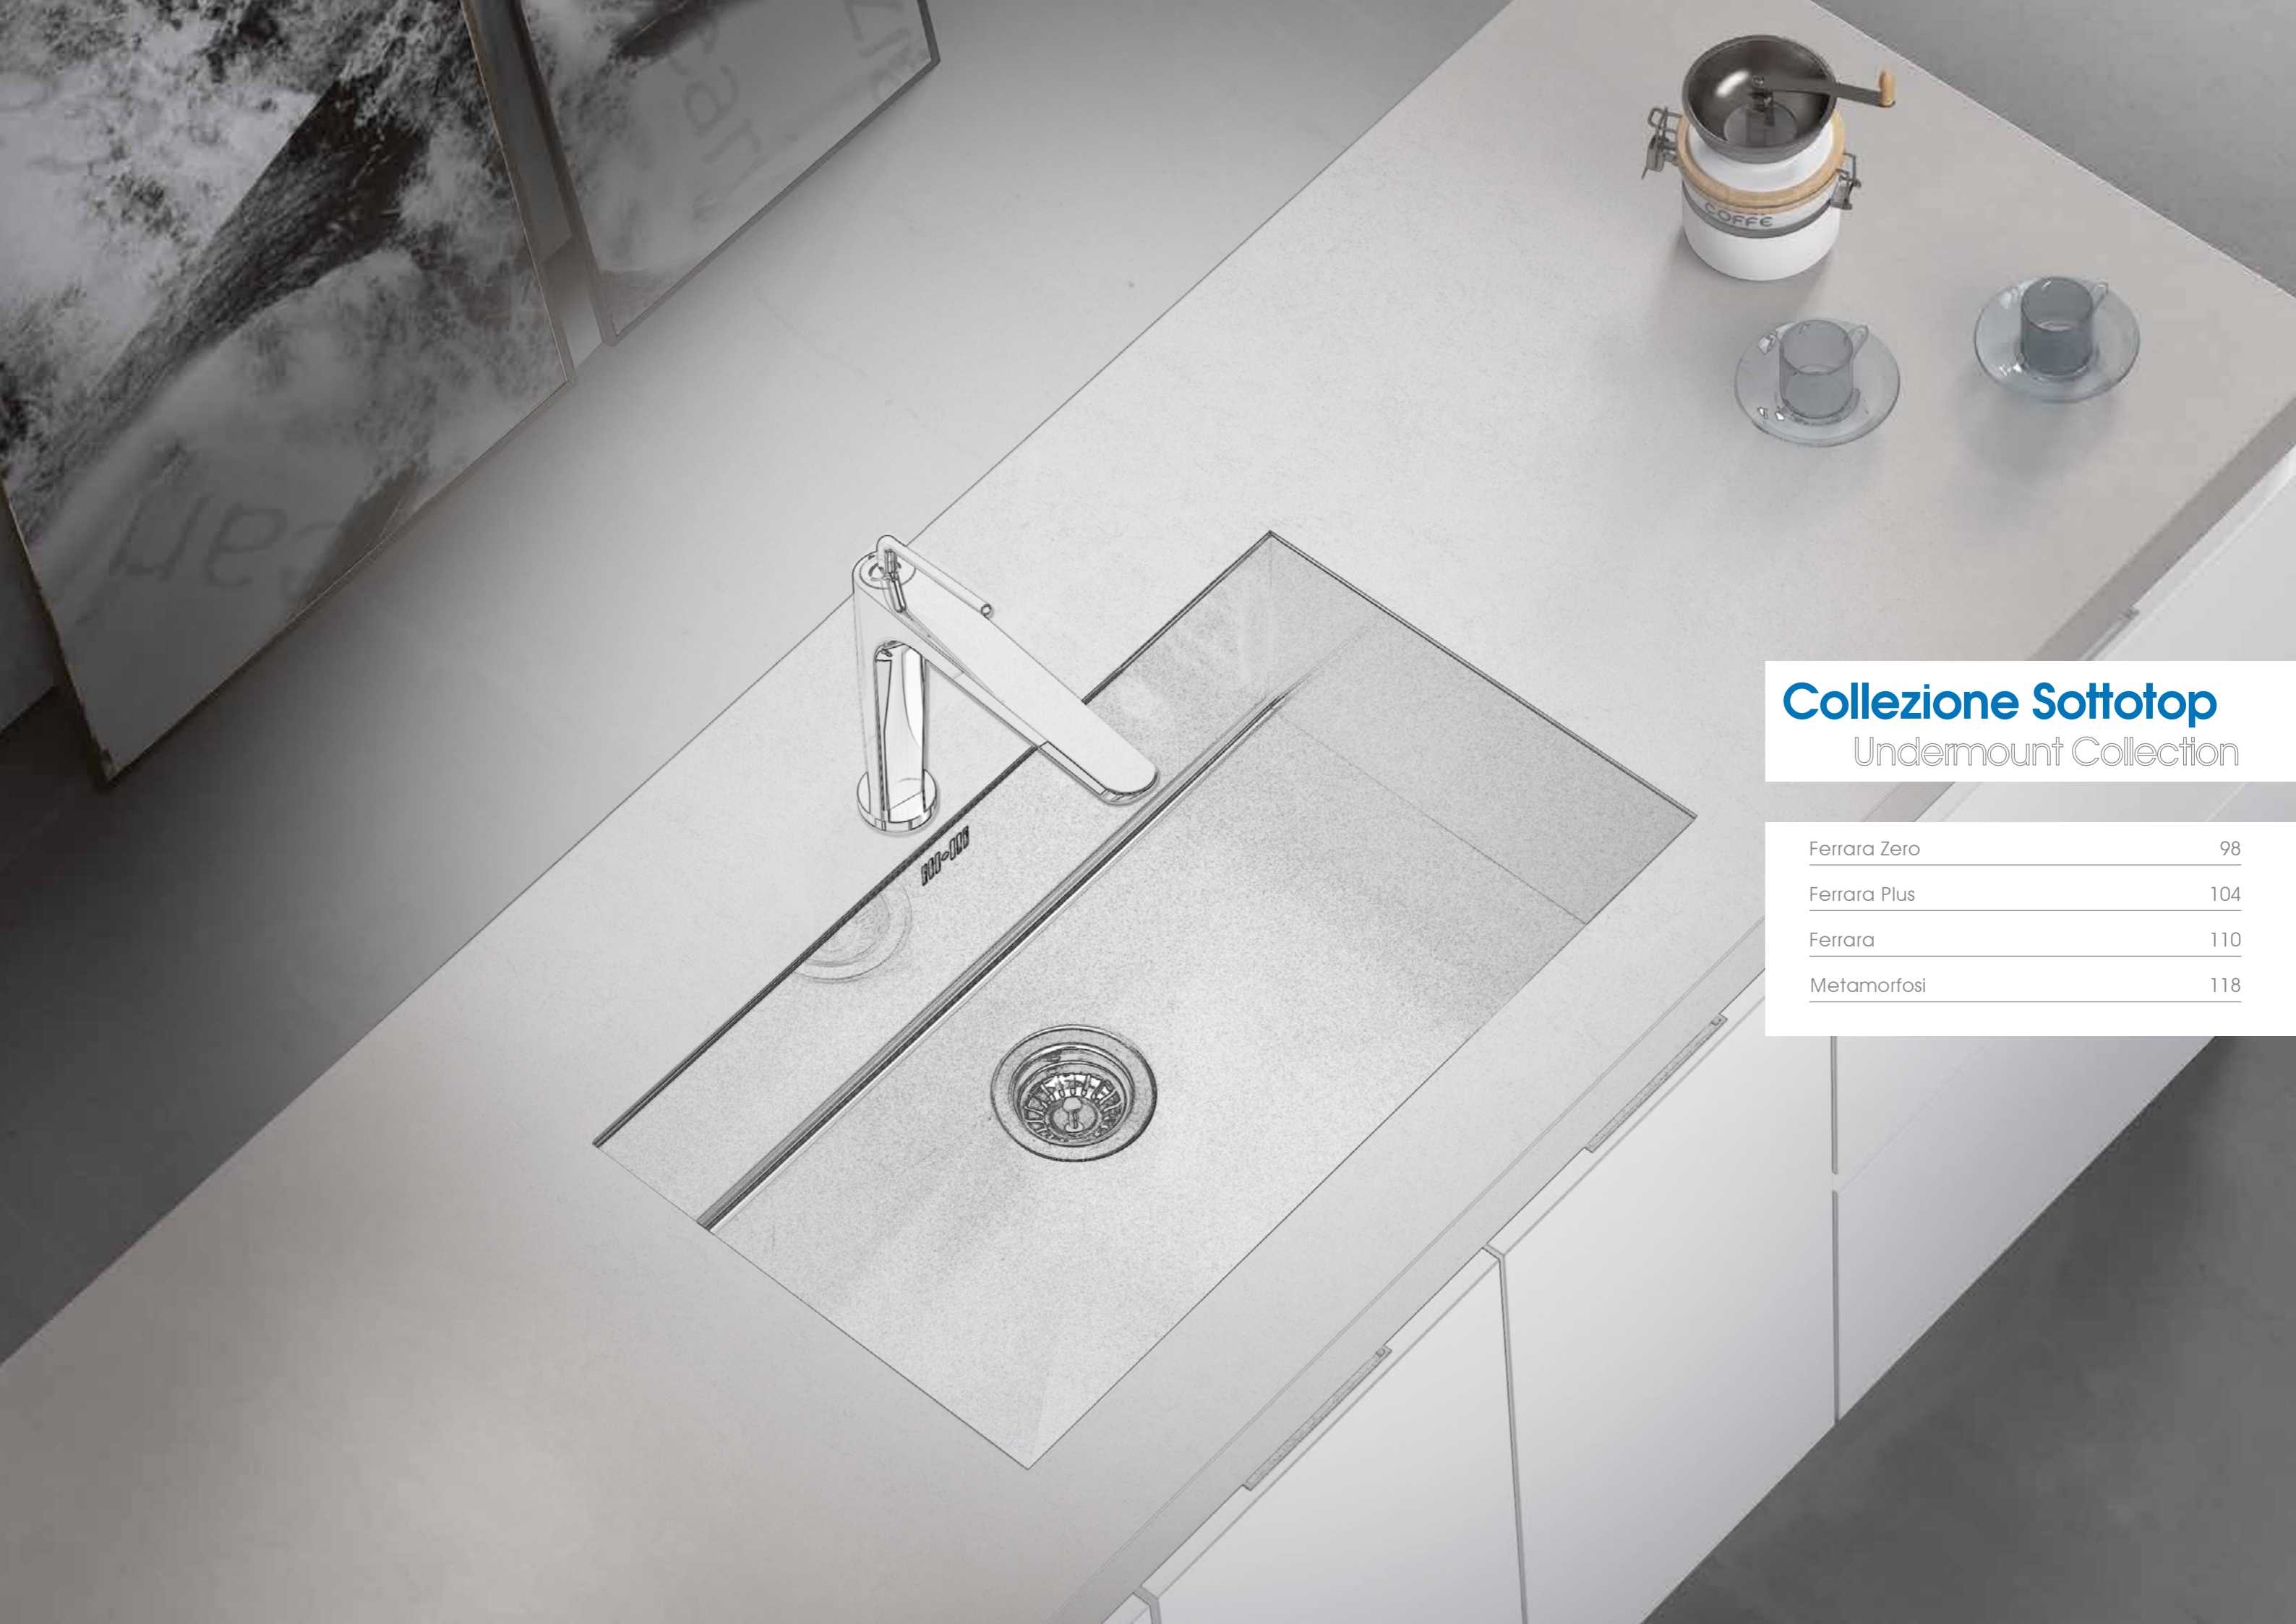

Collezione Sottotop

Undermount Collection

Ferrara Zero	98
Ferrara Plus	104
Ferrara	110
Metamorfosi	118