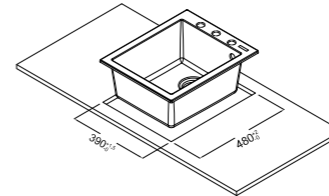

size 410x500 mm
drain hole 3,5"
cut-out 390x480
base 450
depth 210 mm
fitting 10 mm
finish/finitura granit/granito

packed in boxes:
555 x 470 x 300 mm - 11,00 Kg

black / nero
cemento/ concrete
White/bianco

accessories
extra
extra
extra

PTN410GB
PTN410GC
PTN410GW