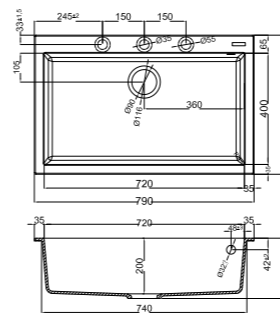

packed in boxes:
 690 x 575 x 300 mm - 15,70 Kg

black / nero
 cemento/ concrete
 White/bianco

accessories
 extra
 extra
 extra

PTN570GB
PTN570GC
PTN570GW

size 790x500 mm
 drain hole 3,5"
 cut-out 770x480
 base 800
 depth 210 mm
 fitting 10 mm
 finish/finitura granit/granito