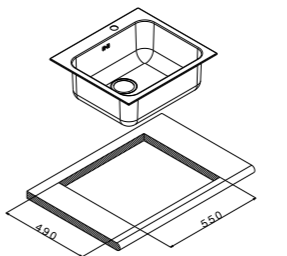

- size 580x500 mm
- drain hole 3,5"
- cut-out 550x480 mm
- base 600 mm
- depth 181 mm
- fitting 8 mm
- finish/finitura brushed/spazzolato

packed in boxes:
730 x 610 x 275 mm - 5,4 Kg

| finish/finitura | accessories | code | | | | | | | | | |
|--------------------|--|------|---|---|---|---|---|---|---|--|------------------|
| brushed/spazzolato | extra <table border="1"> <tr><td>1</td><td>2</td><td>3</td></tr> <tr><td>4</td><td>5</td><td>6</td></tr> <tr><td>7</td><td>8</td><td></td></tr> </table> | 1 | 2 | 3 | 4 | 5 | 6 | 7 | 8 | | TO3415IBC |
| 1 | 2 | 3 | | | | | | | | | |
| 4 | 5 | 6 | | | | | | | | | |
| 7 | 8 | | | | | | | | | | |

- size 570x510 mm
- drain hole 3,5"
- cut-out 550x490 mm
- base 600 mm
- depth 201 mm
- fitting 6 mm
- finish/finitura brushed/spazzolato

packed in boxes:
730 x 610 x 280 mm - 6,01 Kg

| finish/finitura | accessories | code | | | |
|--------------------|--|------|--|--|------------------|
| brushed/spazzolato | extra <table border="1"> <tr><td>7a</td><td></td><td></td></tr> </table> | 7a | | | TOG57IIBC |
| 7a | | | | | |