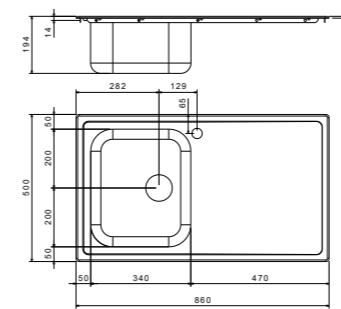

brushed/spazzolato

1. extra

1	2	3
4	5	6
7		

AV861IRBC
(dx/right)

AV861ILBC
(sx/left)

packed in boxes:
895 x 520 x 205 mm - 5,93 Kg