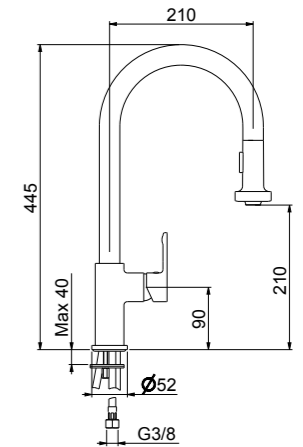

finish code
APL7080DCCR Doccetta Estraibile - Pull out spray
Chrome/Cromato

code
APL7080DCCR