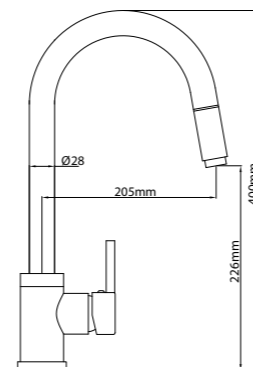

finish code
APL7790DC Doccetta Estraibile / Pull out spray
Chrome/Cromato
Black/Nero

code
APL7790DCCR
APL7790DCBL