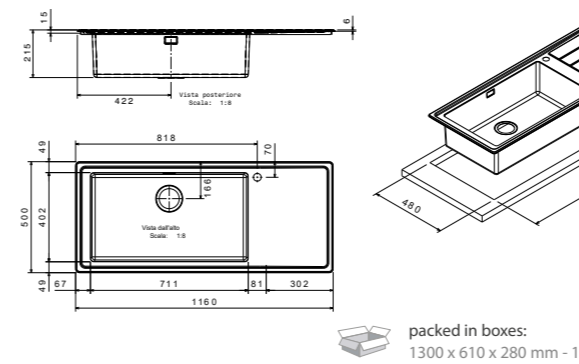

included **1**

extra

| | | |
|---|---|---|
| 2 | 3 | 4 |
| 6 | 7 | 8 |
| 9 | | |

LNP1002RBC
(dx/right)
LNP1002LBC
(sx/left)

size 1160x500 mm
drain hole 3,5"
cut-out 1140x480 mm
base 900 mm
depth 215 mm
fitting 4 mm
finish/finitura brushed/spazzolato