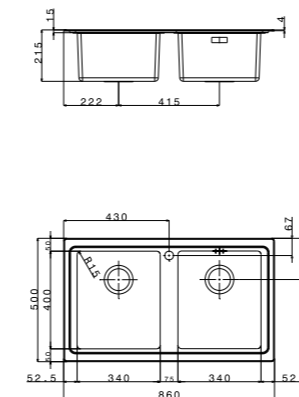

packed in boxes:
935 x 610 x 285 mm - 7,23 Kg

included **1**

extra

| | | |
|---|---|---|
| 2 | 3 | 4 |
| 5 | 6 | 7 |
| 8 | 9 | |

LNP861RBC
(dx/right)

LNP861LBC
(sx/left)

- size 860x500 mm
- drain hole 3,5"
- cut-out  840x480 mm
- base  800 mm
- depth  215 mm
- fitting  4 mm
- finish/finitura  brushed/spazzolato

packed in boxes:
935 x 610 x 285 mm - 7,23 Kg

included **1**

extra

| | | |
|---|---|---|
| 2 | 3 | 4 |
| 5 | 6 | 7 |
| 8 | 9 | |

LNP861RBC
(dx/right)

LNP861LBC
(sx/left)

- size 860x500 mm
- drain hole 3,5"
- cut-out  840x480 mm
- base  900 mm
- depth  215 mm
- fitting  4 mm
- finish/finitura  brushed/spazzolato

packed in boxes:
1000 x 610 x 280 mm - 10,3 Kg

included **1**

extra

| | | |
|---|---|---|
| 2 | 3 | 4 |
| 5 | 6 | 7 |
| 8 | 9 | |

LNP862IBC

mixers

accessories

accessories