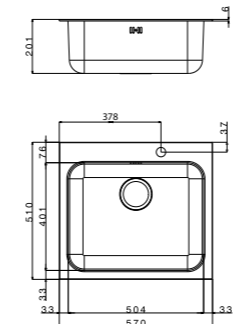

- size 580x500 mm
- drain hole 3,5"
- cut-out 550x480 mm
- base 600 mm
- depth 181 mm
- fitting 8 mm
- finish/finitura brushed/spazzolato

packed in boxes:
730 x 610 x 275 mm - 5,4 Kg

| finish/finitura | accessories | code | | | | | | | | | |
|--------------------|--|------|---|---|---|---|---|---|---|--|------------------|
| brushed/spazzolato | extra <table border="1"> <tr><td>1</td><td>2</td><td>3</td></tr> <tr><td>4</td><td>5</td><td>6</td></tr> <tr><td>7</td><td>8</td><td></td></tr> </table> | 1 | 2 | 3 | 4 | 5 | 6 | 7 | 8 | | TO3415IBC |
| 1 | 2 | 3 | | | | | | | | | |
| 4 | 5 | 6 | | | | | | | | | |
| 7 | 8 | | | | | | | | | | |

- size 570x510 mm
- drain hole 3,5"
- cut-out 550x490 mm
- base 600 mm
- depth 201 mm
- fitting 6 mm
- finish/finitura brushed/spazzolato

packed in boxes:
730 x 610 x 280 mm - 6,01 Kg

| finish/finitura | accessories | code | | | |
|--------------------|--|------|--|--|------------------|
| brushed/spazzolato | extra <table border="1"> <tr><td>7a</td><td></td><td></td></tr> </table> | 7a | | | TOG57IIBC |
| 7a | | | | | |