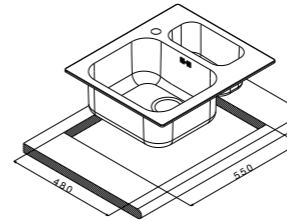

- size 580x500 mm
- drain hole 3,5"
- cut-out 550x480 mm
- base 600 mm
- depth 181 mm
- fitting 8 mm
- finish/finitura brushed/spazzolato

packed in boxes:
730 x 610 x 275 mm - 5,4 Kg

finish/finitura	accessories	code
brushed/spazzolato	extra <table border="1"> <tr><td>1</td><td>2</td><td>3</td></tr> <tr><td>4</td><td>5</td><td>6</td></tr> <tr><td>7</td><td>8</td><td></td></tr> </table>	TO3415IBC