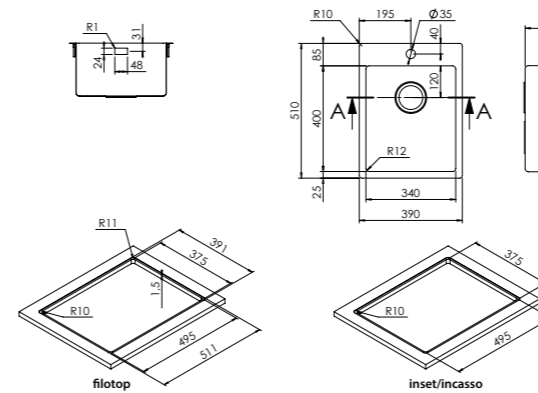

size 390x510 mm
drain hole 3,5"
cut-out 375x495 mm
base 450 mm
depth 200 mm
fitting flat
finish/finitura brushed/spazzolato

finish/finitura
2 installations
incasso / filotop
inset / flat

accessories
extra **1 2 3**
4

code
LNR39FBC

Double installation

Grazie alla **nuova architettura**, viene garantita la stabilità del miscelatore, anche di quelli dalle forme e dimensioni più importanti. Lavelli consigliati per doppia installazione incasso e filotop. Top spessore minimo 1,5 cm.

Thanks to the new architecture (see 4 reinforcements under the tap edge), the stability of the mixer is guaranteed, even those with the most important shapes and sizes.

Sinks recommended for double installation, inset or flushmount. Top minimum thickness 1.5.