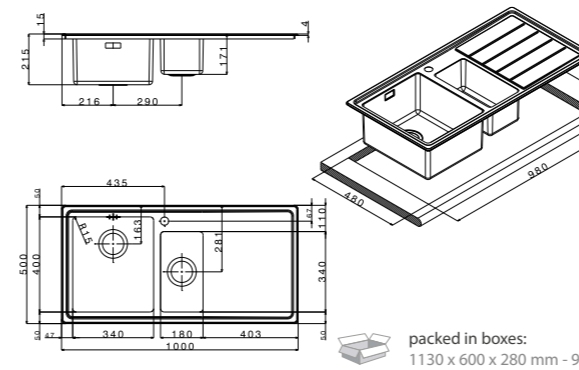

included **1**

extra

| | | |
|---|---|---|
| 2 | 3 | 4 |
| 5 | 6 | 7 |
| 8 | 9 | |

LNPG1001RBC
(dx/right)
LNPG1001LBC
(sx/left)

size 1000x500 mm
drain hole 3,5"
cut-out 980x480 mm
base 800 mm
depth 215 mm
fitting 4 mm
finish/finitura brushed/spazzolato