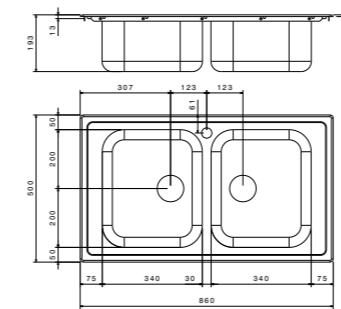

brushed/spazzolato

- extra
- | | | |
|----|----|----|
| 1 | 2 | 3 |
| 4a | 5a | 6a |
| 7a | | |

AVG861IRBC
(dx/right)

AVG861ILBC
(sx/left)

 packed in boxes:
895 x 520 x 205 mm - 8,49 Kg

- dimensioni/size 860x500 mm
- scarico/drain hole 3,5"
- foro incasso/cut-out  840x480 mm
- base/base  800 mm
- profondità/depth  194 mm
- tipologia/fitting  4 mm
- finitura/finish  brushed/spazzolato