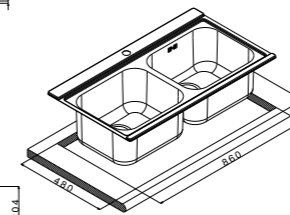

brushed/spazzolato

included **1**

- extra
- | | | |
|---|---|---|
| 2 | 3 | 4 |
| 5 | 6 | 7 |
| 8 | | |

IR901RSC
(dx/right)
IR901LSC
(sx/left)

packed in boxes:
1140 x 610 x 280 mm - 7,69 Kg

- size 900x510 mm
- drain hole 3,5"
- cut-out 860x480 mm
- base 900 mm
- depth 229 mm
- fitting flat inset
- finish/finitura brushed / spazzolato