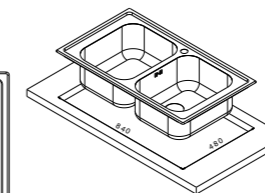

brushed/spazzolato

- extra
- | | | |
|----|----|----|
| 1 | 2 | 3 |
| 4a | 5a | 6a |
| 7a | | |

AVG861IRBC
(dx/right)

AVG861ILBC
(sx/left)

 packed in boxes:
895 x 520 x 205 mm - 8,49 Kg

- dimensioni/size 860x500 mm
- scarico/drain hole 3,5"
- foro incasso/cut-out  840x480 mm
- base/base  800 mm
- profondità/depth  194 mm
- tipologia/fitting  4 mm
- finitura/finish  brushed/spazzolato