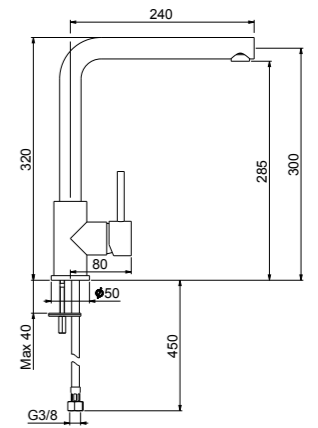

finish	code
APL7730 Monocomando / Single lever	Chrome/Cromato	APL7730CR
	White/Bianco	APL7730WH
	Black/Nero	APL7730BL