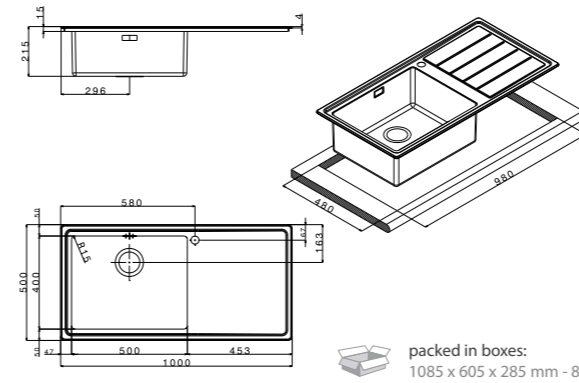

size 1000x500 mm
drain hole 3,5"
cut-out 980x480 mm
base 800 mm
depth 215 mm
fitting 4 mm
finish/finitura brushed/spazzolato

included **1**

extra

2	3	4
5	6	7
8	9	

LNPG1001RBC
(dx/right)
LNPG1001LBC
(sx/left)