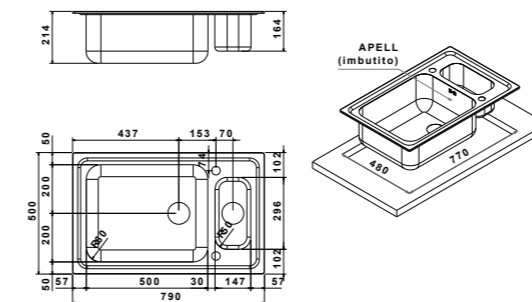

 brushed/spazzolato

- extra
- | | | |
|----|----|----|
| 1 | 2 | 3 |
| 4a | 5a | 6a |
| 7a | | |

TUG1002IBC

 packed in boxes:
1110 x 565 x 265 mm - 8,92 Kg

- size 790x500 mm
- drain hole 3,5"
- cut-out  770x480 mm
- base  800 mm
- depth  194 mm
- fitting  8 mm
- finish/finitura  brushed/spazzolato