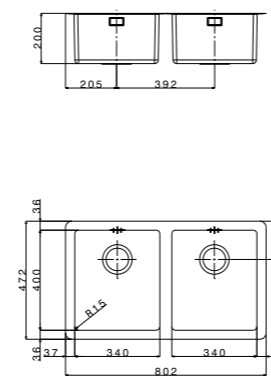

finish/finitura  brushed/spazzolato

included **1**
 extra **2**

FEM4018UBC

 packed in boxes:
 735 x 610 x 280 mm - 7,88 Kg

size 802x472 mm
 drain hole 3,5"
 cut-out  740x411 mm
 base  800 mm
 depth  200 mm
 fitting  undermount
 finish/finitura  brushed/spazzolato