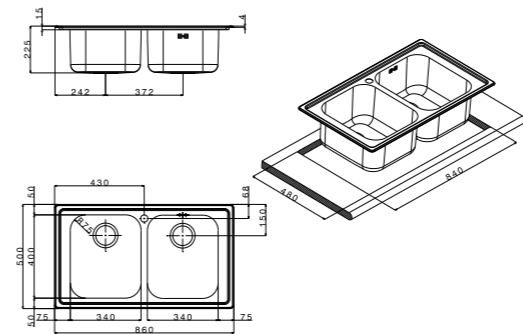

size 860x500 mm
drain hole 3,5"
cut-out 840x480 mm
base 900 mm
depth 225 mm
fitting 4 mm
finish/finitura brushed/spazzolato

finish/finitura
brushed/
spazzolato

extra

1	2	3
4a	5a	6a
7		

LN862IBC

packed in boxes:
945 x 610 x 285 mm - 6,88 Kg