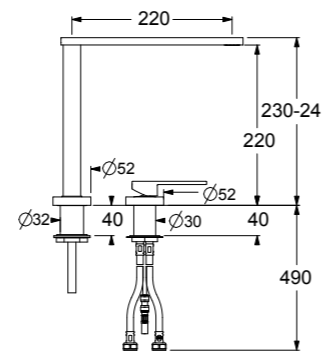

finish	code		finish	code	
Telescopico / Telescopic	Chrome/Cromato	APF1260CR	APL30CR	Monocomando / Single lever	Chrome/Cromato	APL30CR