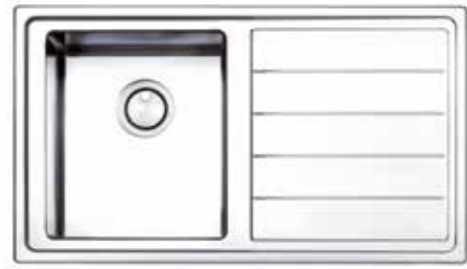

fitting/tipologia

accessories

code
drainer right or left /
gocciolatoio destro o sinistro