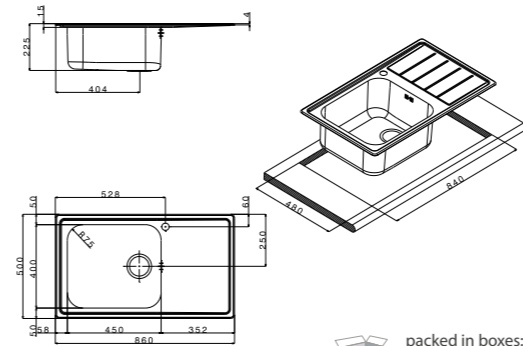

Its unique design is beyond the current trends also thanks to a modern and captivating look and the number of combinations available.

size 860x500 mm
 drain hole 3,5"
 cut-out 840x480 mm
 base 450 mm
 depth 225 mm
 fitting 4 mm
 finish/finitura brushed/spazzolato

packed in boxes:
 945 x 610 x 285 mm - 6,88 Kg

size 860x500 mm
 drain hole 3,5"
 cut-out 840x480 mm
 base 600 mm
 depth 225 mm
 fitting 4 mm
 finish/finitura brushed/spazzolato

finish/finitura
 brushed/
 spazzolato