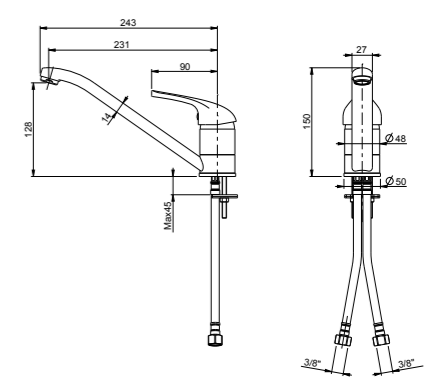

finish	code		finish	code	
APL2670CR	Chrome/Cromato	APL2670CR	APL10CR	Monocomando / Single lever	Chrome/Cromato	APL10CR