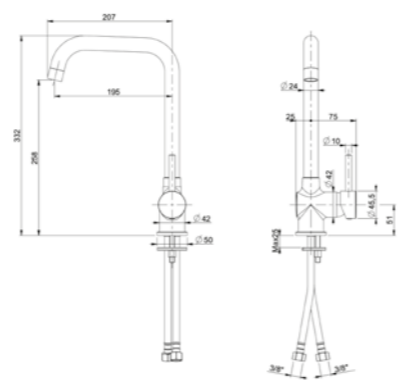

finish	code		finish	code	
APL2670CR	Chrome/Cromato	APL2670CR	APL10CR	Monocomando / Single lever	Chrome/Cromato	APL10CR