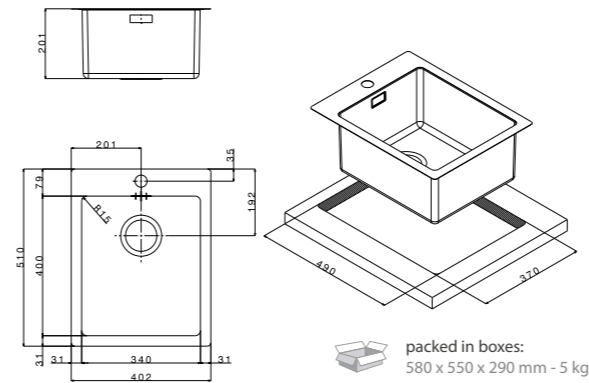

included **1**
extra

2	3	4
5	6	7
8	9	

LNP50FBC

size 402x510 mm
drain hole 3,5"
cut-out 370x490 mm
base 450 mm
depth 201 mm
fitting flat inset
finish/finitura brushed/spazzolato

included **1**
extra

2	3	4
5	6	7
8	9	

LNP40FBC

mixers

accessories

accessories