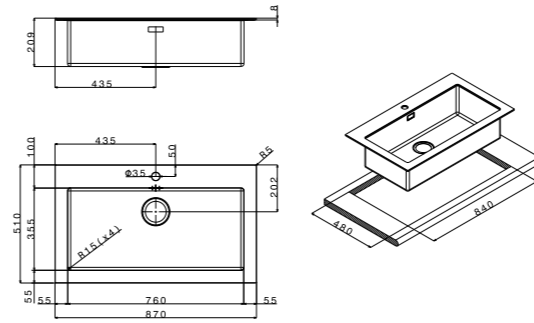

Its large bowl guarantees the maximum capacity you could desire.

- size 870x510 mm
- drain hole 3,5"
- cut-out  840x480 mm
- base  900 mm
- depth  209 mm
- fitting  8 mm
- finish/finitura  brushed / spazzolato