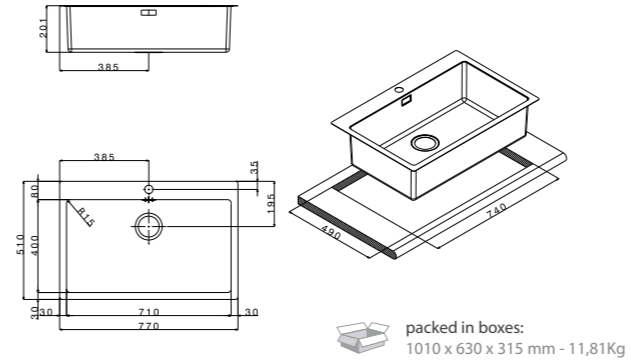

accessories

code
drainer right or left /
gocciolatoio destro o sinistro

size 770x510 mm
drain hole 3,5"
cut-out 740x490 mm
base 800 mm
depth 201 mm
fitting flat inset
finish/finitura brushed/spazzolato

included **1**
extra