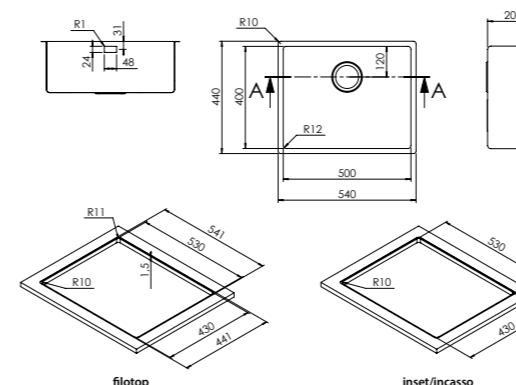

size 540x440 mm
drain hole 3,5"
cut-out 530x430 mm
base 600 mm
depth 200 mm
fitting flat
 undermount
finish/finitura brushed/spazzolato

3 installations

incasso / inset
filotop / flat
sottotop / undermount

extra **1 2 3**
4

LNR54FSFR

per installazione **INCASSO/FILOTOP** su top con spessore superiore a 3 cm, effettuare incavo come da indicazioni disegno tecnico inserite nel livello.

For **Flushmount installations**, with a Top thickness of more than 3 cm, make a recess as indicated in the technical drawing supplied with the Sink