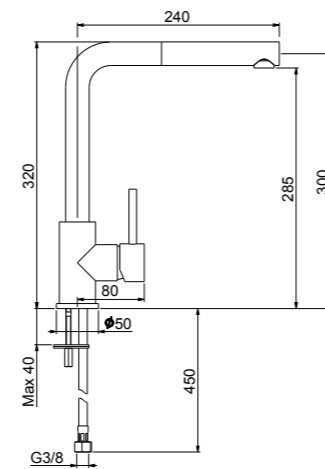

finish	code
APL7730DC Monocomando / Single lever	Chrome/Cromato	APL7730DCCR