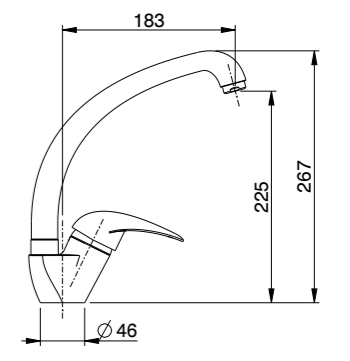

finish	code		finish	code	
Telescopico / Telescopic	Chrome/Cromato	APF1260CR	APL30CR	Monocomando / Single lever	Chrome/Cromato	APL30CR