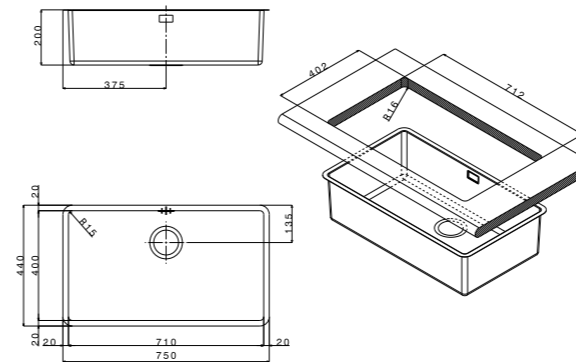

accessories

1
RND90
Rondo Waste

2
C134
Basket

3
C145
Basket

size 750x440 mm
 drain hole 3,5"
 cut-out  712x402 mm
 base  800 mm
 depth  200 mm
 fitting  undermount
 finish/finitura  brushed/spazzolato

finish/finitura  brushed/spazzolato