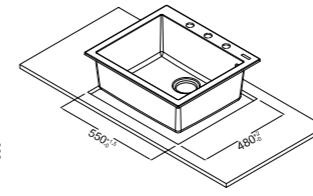

packed in boxes:
 555 x 470 x 300 mm - 11,00 Kg

black / nero
 cemento/ concrete
 White/bianco

accessories
 extra
 extra
 extra

PTN410GB
PTN410GC
PTN410GW

size 570x500 mm
 drain hole 3,5"
 cut-out 550x480
 base 600
 depth 210 mm
 fitting 10 mm
 finish/finitura granit/granito