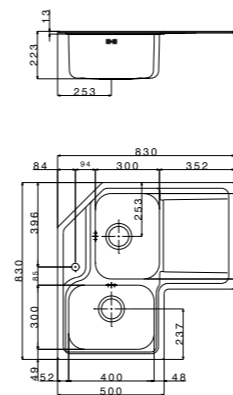

size 830x830x500 mm
 drain hole 3,5"
 cut-out see technical drawing
 base see technical drawing
 depth 193 mm
 fitting 8 mm
 finish/finitura brushed/spazzolato

brushed/spazzolato

extra

| | | |
|----|----|---|
| 1 | 2 | 3 |
| 4a | 5a | 6 |
| 7a | 8 | 9 |

ROAN3IBC

packed in boxes:
 870 x 855 x 220 mm - 8,55Kg

size 830x830x500 mm
 drain hole 3,5"
 cut-out see technical drawing
 base 900 mm
 depth 223 mm
 fitting 8 mm
 finish/finitura brushed/spazzolato
 linen/antigraffio