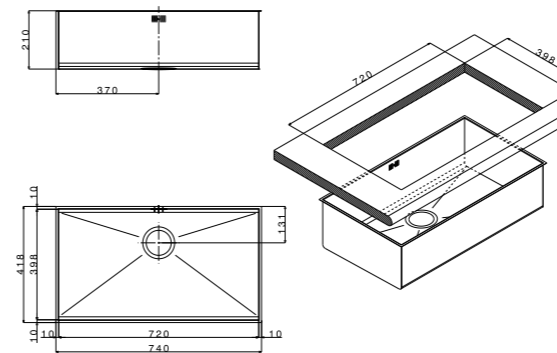

size 740x418 mm
drain hole 3,5"
cut-out 720x398 mm
base 800 mm
depth 210 mm
fitting undermount
finish/finitura satin/satinato

finish/finitura satin/satinato

extra **1** **2** **3**

FEQ72USC

packed in boxes:
820 x 505 x 300 mm - 8,46 Kg

mixers

accessories