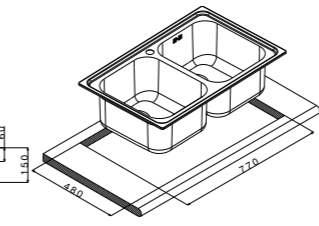

- size 790x500 mm
- drain hole 3,5"
- cut-out 770x480 mm
- base 800 mm
- depth 194 mm
- fitting 8 mm
- finish/finitura brushed/spazzolato
   linen/antigraffio