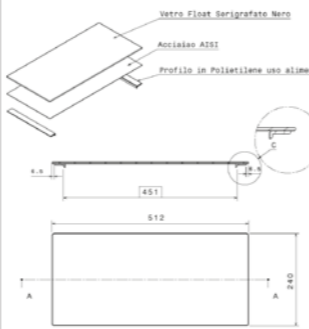

TVRE395B 2x
Black Glass Cover / Tagliere Nero

TVRE395W 2x
White Glass Cover / Tagliere Bianco

TLN24B
Black Glass Cover / Tagliere Nero

TLN24S
Silver Glass Cover / Tagliere Silver

TLN24W
White Glass Cover / Tagliere Bianco