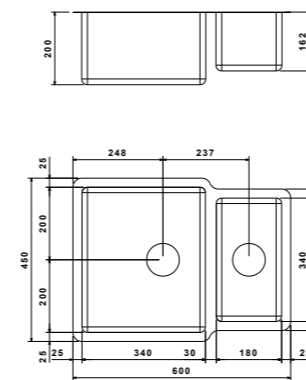

accessories

included **1**
 extra **2**

code
 drain right or left /
 gocciolatoio destro o sinistro

FEM71UBC

 packed in boxes:
 870 x 550 x 300 mm - 8,37 Kg

size 603x452 mm
 drain hole 3,5"
 cut-out  see technical drawing
 base  800 mm
 depth  200 mm
 fitting  undermount
 finish/finitura  brushed/spazzolato