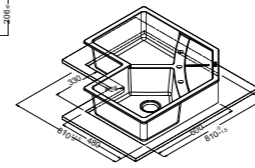

size 830x830 mm
drain hole 3,5"
cut-out see technical drawing
base see technical drawing
depth 220 mm
fitting 10 mm
finish/finitura granit/granito

packed in boxes:
940 x 940 x 300 mm - 24,4 Kg

black / nero
cemento/ concrete
White/bianco

accessories
extra
extra
extra

code
drainer right or left /
gocciolatoio destro o sinistro
PTNAN2GB
PTNAN2GC
PTNAN2GW