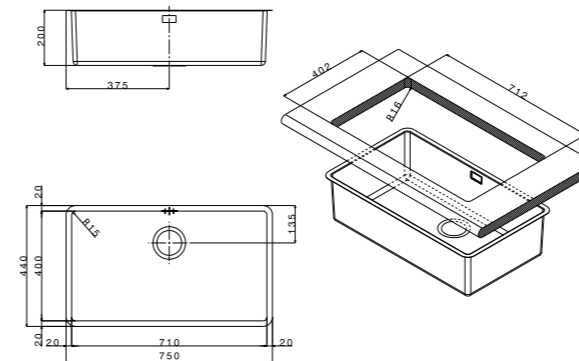

finish/finitura
 PVD Rame/Copper
 PVD Nero/Black

accessories
 extra   
 extra   

code
MEM50BP
MEM50CP

 packed in boxes:
 950 x 605 x 280 mm - 6,6 Kg

size 750x440 mm
 drain hole 3,5"
 cut-out  712x402 mm
 base  800 mm
 depth  200 mm
 fitting  undermount
 finish/finitura  brushed/spazzolato