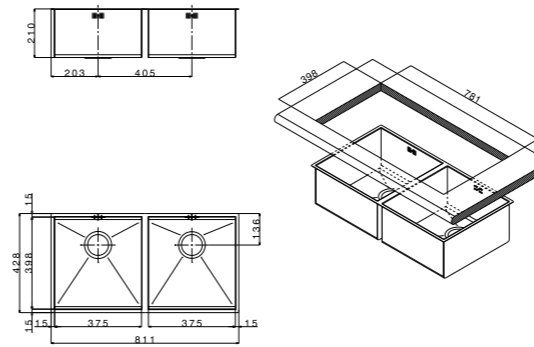

- size 811x428 mm
- drain hole 3,5"
- cut-out 781x398 mm
- base 900 mm
- depth 210 mm
- fitting undermount
- finish/finitura satin/satinato

packed in boxes:
880 x 555 x 310 mm - 12,78 Kg

satin/satinato

extra **1** **2**

FEQ3838USC