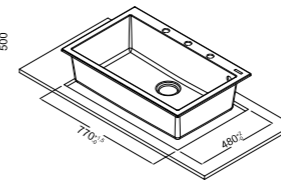

packed in boxes:
 690 x 575 x 300 mm - 15,70 Kg

black / nero
 cemento/ concrete
 White/bianco

accessories
 extra
 extra
 extra

PTN570GB
PTN570GC
PTN570GW

size 790x500 mm
 drain hole 3,5"
 cut-out 770x480
 base 800
 depth 210 mm
 fitting 10 mm
 finish/finitura granit/granito