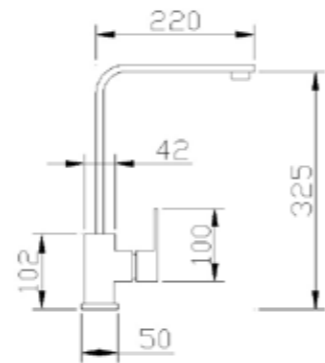

finish	code
APL5005HCR Monocomando / Single lever	Chrome/Cromato	APL5005HCR