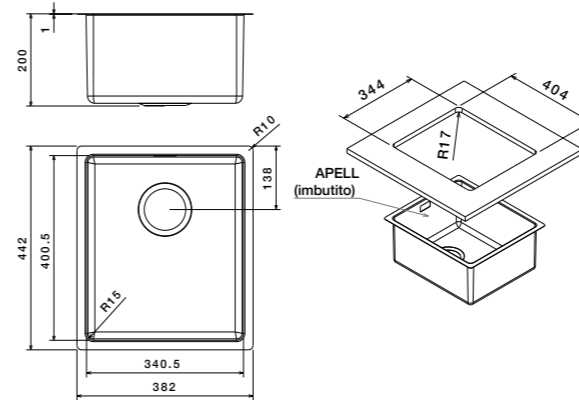

To complete the sink, Apell is the only company to offer stainless steel mixers with a PVD finish exactly matching the color of the bowls.

size 376x436 mm
 drain hole 3,5"
 cut-out  344x404 mm
 base  450 mm
 depth  200 mm
 fitting  undermount
 finish/finitura  brushed/spazzolato