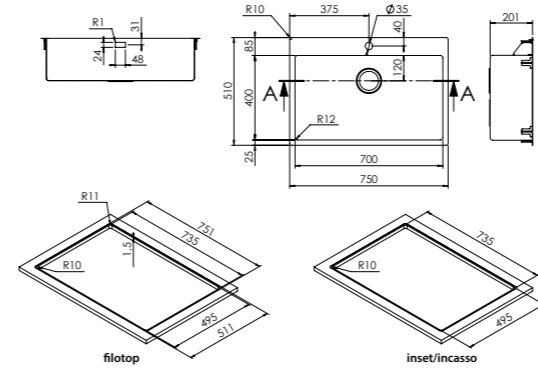

mixers

accessories

size 750x510 mm
 drain hole 3,5"
 cut-out 735x495 mm
 base 800 mm
 depth 200 mm
 fitting flat
 finish/finitura brushed/spazzolato

finish/finitura
2 installations
 incasso / filotop
 inset / flat