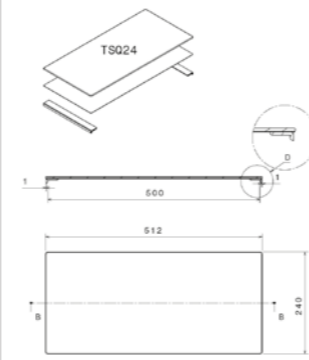

TSQ24S
Silver Glass Cover / Tagliere Silver

TSQ24B
Black Glass Cover / Tagliere Nero

TSQ24W
White Glass Cover / Tagliere Bianco