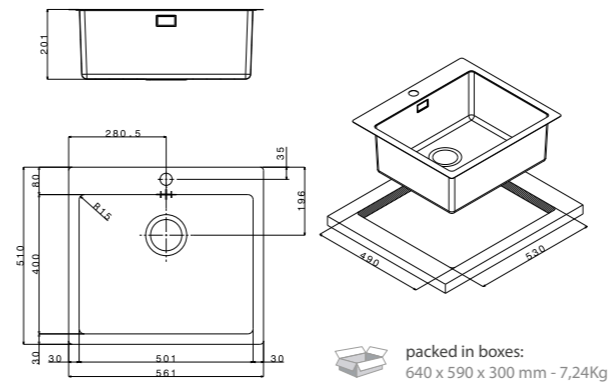

size 561x510 mm
drain hole 3,5"
cut-out 530x490 mm
base 600 mm
depth 201 mm
fitting flat inset
finish/finitura brushed/spazzolato