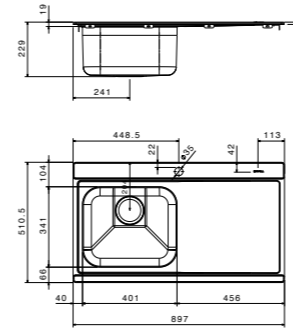

accessories

code
drainer right or left /
gocciolatoio destro o sinistro

- size 900x510 mm
- drain hole 3,5"
- cut-out 860x480 mm
- base 450 mm
- depth 229 mm
- fitting flat inset
- finish/finitura brushed / spazzolato