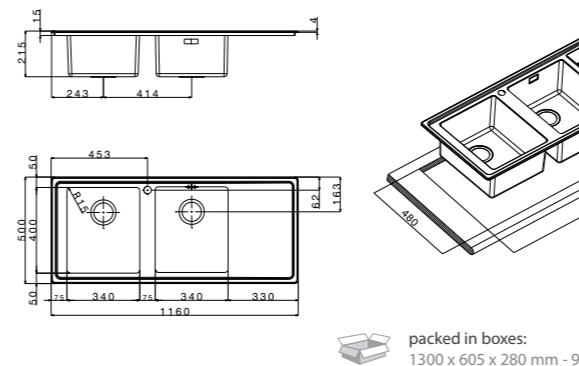

included **1**

extra

| | | |
|---|---|---|
| 2 | 3 | 4 |
| 6 | 7 | 8 |
| 9 | | |

LNPG1161RBC
(dx/right)
LNPG1161LBC
(sx/left)

size 1160x500 mm
drain hole 3,5"
cut-out 1140x480 mm
base 900 mm
depth 215 mm
fitting 4 mm
finish/finitura brushed/spazzolato