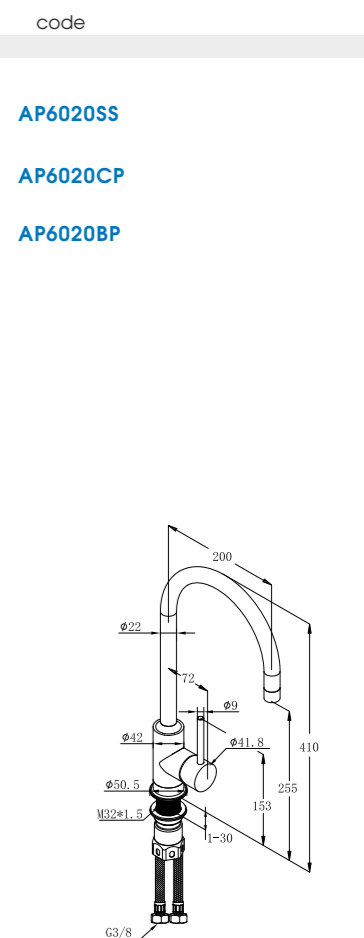

finish code
AP6010SS Monocomando / Single lever
 ■ Acciaio/Steel

finish code
AP6050SS Monocomando / Single lever
 ■ Acciaio/Steel

finish code
AP6040SS Monocomando / Single lever
 ■ Acciaio/Steel

finish code
AP6020 Monocomando / Single lever
 ■ PVD Acciaio/Steel
 ■ PVD Rame/Copper
 ■ PVD Nero/Black