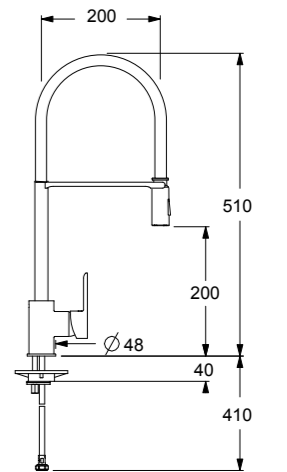

finish	code
APL8995DCCR Doccetta Estraibile - Pull out spray	Chrome/Cromato	APL8995DCCR