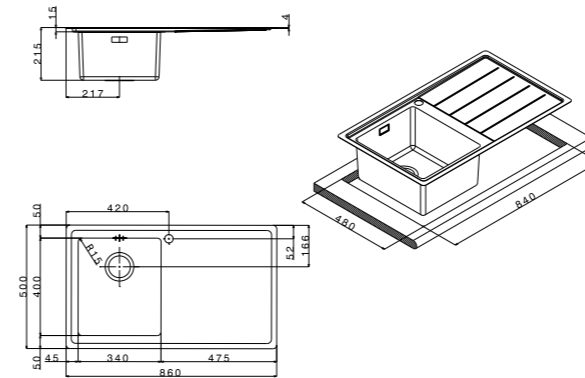

- size 860x500 mm
- drain hole 3,5"
- cut-out 840x480 mm
- base 600 mm
- depth 215 mm
- fitting 4 mm
- finish/finitura brushed/spazzolato

packed in boxes:
935 x 610 x 285 mm - 7,23 Kg

included **1**

extra

2	3	4
5	6	7
8	9	

LNP861RBC
(dx/right)

LNP861LBC
(sx/left)