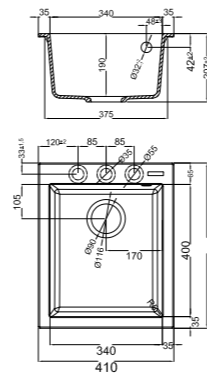

size 410x500 mm
drain hole 3,5"
cut-out 390x480
base 450
depth 210 mm
fitting 10 mm
finish/finitura granit/granito

packed in boxes:
555 x 470 x 300 mm - 11,00 Kg

black / nero
cemento/ concrete
White/bianco

accessories
extra
extra
extra

PTN410GB
PTN410GC
PTN410GW