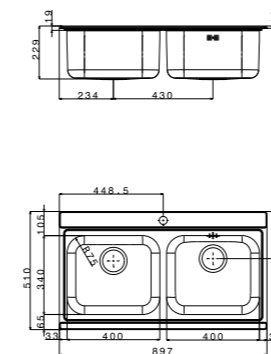

accessories

code
drainer right or left /
gocciolatoio destro o sinistro

- size 900x510 mm
- drain hole 3,5"
- cut-out 860x480 mm
- base 450 mm
- depth 229 mm
- fitting flat inset
- finish/finitura brushed / spazzolato

brushed/spazzolato

included **1**

- extra
- | | | |
|---|---|---|
| 2 | 3 | 4 |
| 5 | 6 | 7 |
| 8 | | |

IR901RSC
(dx/right)
IR901LSC
(sx/left)

packed in boxes:
1140 x 610 x 280 mm - 7,69 Kg

- size 900x510 mm
- drain hole 3,5"
- cut-out 860x480 mm
- base 900 mm
- depth 229 mm
- fitting flat inset
- finish/finitura brushed / spazzolato

brushed/spazzolato

included **1**

- extra
- | | | |
|---|---|---|
| 2 | 3 | 4 |
| 5 | 6 | 7 |
| 8 | | |

IR902ISC

packed in boxes:
1130 x 570 x 270 mm - 8,6 Kg

TIR45S
Silver Glass Cover / Tagliere Silver

TIR45B
Black Glass Cover / Tagliere Nero