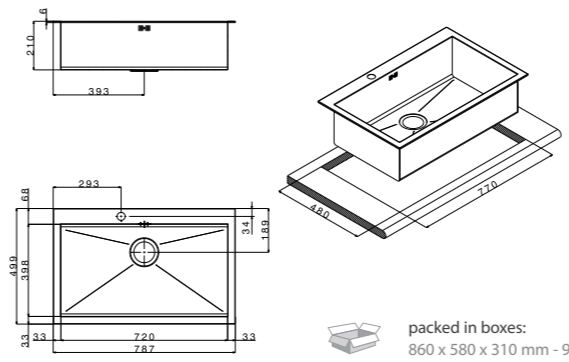

satin/satinato

extra

SQ3838ISC

size 860x513 mm
 drain hole 3,5"
 cut-out 840x480 mm
 base 900 mm
 depth 210 mm
 fitting flat inset
 finish/finitura satin/satinato

satin/satinato

extra

SQ4530ISC

size 787x499 mm
 drain hole 3,5"
 cut-out 770x480 mm
 base 800 mm
 depth 210 mm
 fitting 6 mm
 finish/finitura satin/satinato