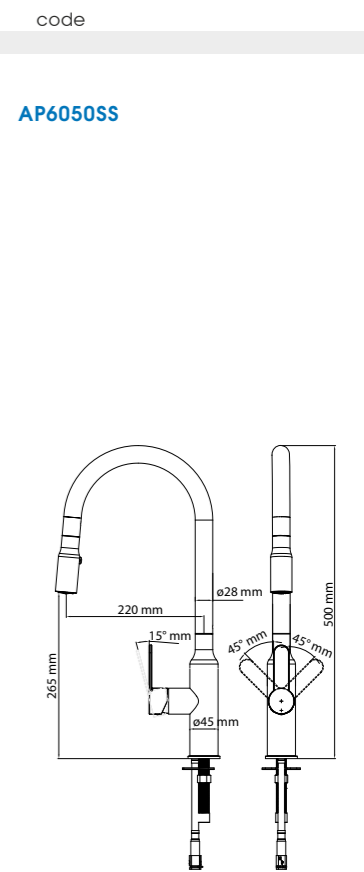

finish code
AP6050SS Monocomando / Single lever
■ Acciaio/Steel