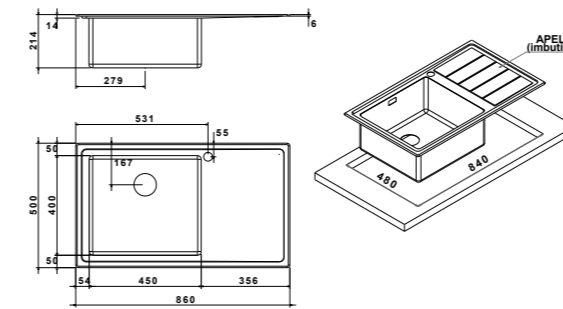

packed in boxes:
935 x 610 x 285 mm - 7,23 Kg

included **1**

extra

| | | |
|---|---|---|
| 2 | 3 | 4 |
| 5 | 6 | 7 |
| 8 | 9 | |

LNP861RBC
(dx/right)

LNP861LBC
(sx/left)

- size 860x500 mm
- drain hole 3,5"
- cut-out  840x480 mm
- base  800 mm
- depth  215 mm
- fitting  4 mm
- finish/finitura  brushed/spazzolato

packed in boxes:
935 x 610 x 285 mm - 7,23 Kg

included **1**

extra

| | | |
|---|---|---|
| 2 | 3 | 4 |
| 5 | 6 | 7 |
| 8 | 9 | |

LNP861RBC
(dx/right)

LNP861LBC
(sx/left)

- size 860x500 mm
- drain hole 3,5"
- cut-out  840x480 mm
- base  900 mm
- depth  215 mm
- fitting  4 mm
- finish/finitura  brushed/spazzolato