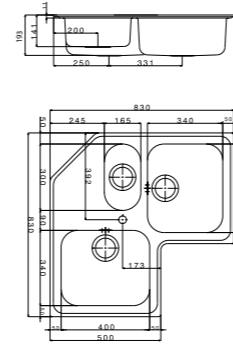

size 830x830x500 mm
drain hole 3,5"
cut-out see technical drawing
base see technical drawing
depth 193 mm
fitting 8 mm
finish/finitura brushed/spazzolato

brushed/spazzolato

extra

1	2	3
4a	5a	6
7a	8	9

ROAN3IBC

packed in boxes:
870 x 855 x 220 mm - 8,55Kg