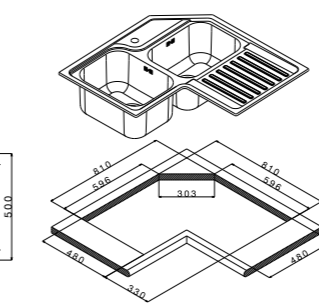

size 830x830x500 mm
drain hole 3,5"
cut-out see technical drawing
base 900 mm
depth 223 mm
fitting 8 mm
finish/finitura brushed/spazzolato
linen/antigraffio