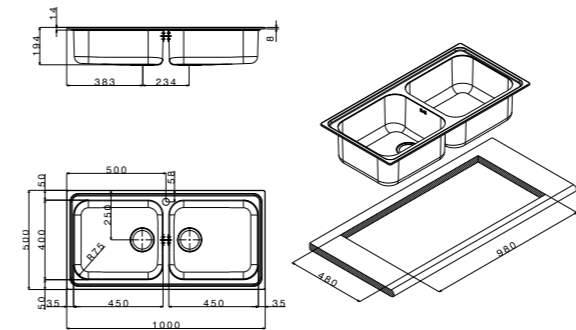

 brushed/spazzolato

- extra
- | | | |
|----|----|----|
| 1 | 2 | 3 |
| 4a | 5a | 6a |
| 7a | | |

TO1161RBC
(dx/right)
TO1161LBC
(sx/left)

 packed in boxes:
1250 x 610 x 285 mm - 8,04 Kg

- size 1000x500 mm
- drain hole 3,5"
- cut-out  980x480 mm
- base  1000 mm
- depth  194 mm
- fitting  8 mm
- finish/finitura  brushed/spazzolato