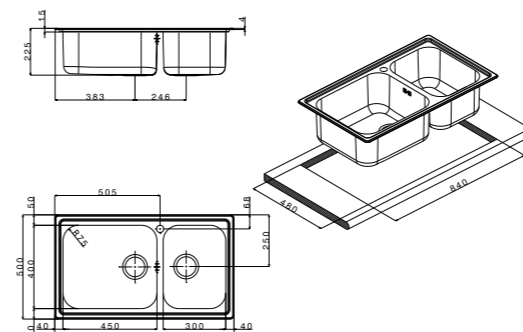

finish/finitura
 brushed/
 spazzolato

extra

| | | |
|----|----|----|
| 1 | 2 | 3 |
| 4a | 5a | 6a |
| 7 | | |

LN862IBC

packed in boxes:
 945 x 610 x 285 mm - 6,88 Kg

size 860x500 mm
 drain hole 3,5"
 cut-out 840x480 mm
 base 900 mm
 depth 225 mm
 fitting 4 mm
 finish/finitura brushed/spazzolato