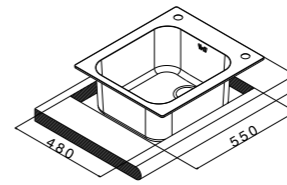

 brushed/spazzolato

- extra **7a**

TUG5015IBC

 packed in boxes:
1010 x 565 x 265 mm - 8,92 Kg

mixers

accessories

- size 580x500 mm
- drain hole 3,5"
- cut-out 550x480 mm
- base 600 mm
- depth 181 mm
- fitting 8 mm
- finish/finitura brushed/spazzolato
 linen/antigraffio