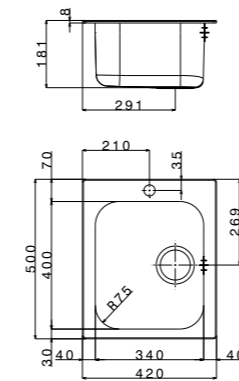

- size 420x500 mm
- drain hole 3,5"
- cut-out 400x480 mm
- base 450 mm
- depth 181 mm
- fitting 8 mm
- finish/finitura brushed/spazzolato
   linen/antigraffio