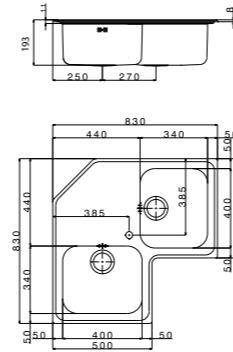

Its large bowl guarantees the maximum capacity you could desire.

- size 870x510 mm
- drain hole 3,5"
- cut-out  840x480 mm
- base  900 mm
- depth  209 mm
- fitting  8 mm
- finish/finitura  brushed / spazzolato

finish/finitura brushed/spazzolato

extra **1**

CR860IBC

 packed in boxes:
920 x 585 x 250 mm - 7,5 Kg

- size 800x500 mm
- drain hole 3,5"
- cut-out  780x480 mm
- base  800 mm
- depth  191 mm
- fitting  7 mm
- finish/finitura  brushed/spazzolato

A range of accessories aimed at optimizing activities and enriching the look and functionality of our sinks.

size 830x830x500 mm
 drain hole 3,5"
 cut-out see technical drawing
 base see technical drawing
 depth 193 mm
 fitting 8 mm
 finish/finitura brushed/spazzolato