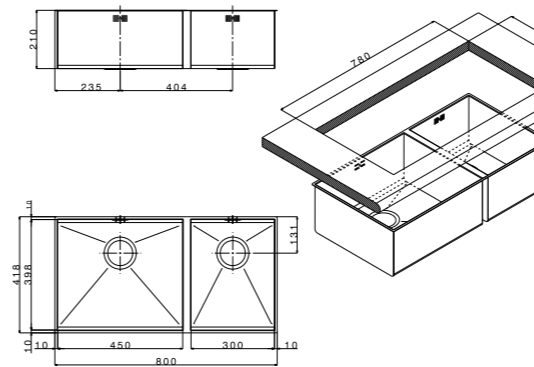

- size 800x418 mm
- drain hole 3,5"
- cut-out 780x398 mm
- base 900 mm
- depth 210 mm
- fitting undermount
- finish/finitura satin/satinato