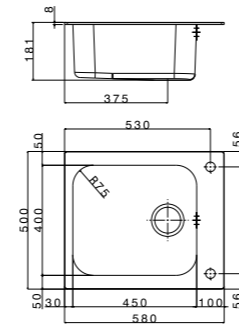

 brushed/spazzolato

- extra **7a**

TUG5015IBC

 packed in boxes:
1010 x 565 x 265 mm - 8,92 Kg

mixers

accessories

- size 580x500 mm
- drain hole 3,5"
- cut-out 550x480 mm
- base 600 mm
- depth 181 mm
- fitting 8 mm
- finish/finitura brushed/spazzolato
 linen/antigraffio