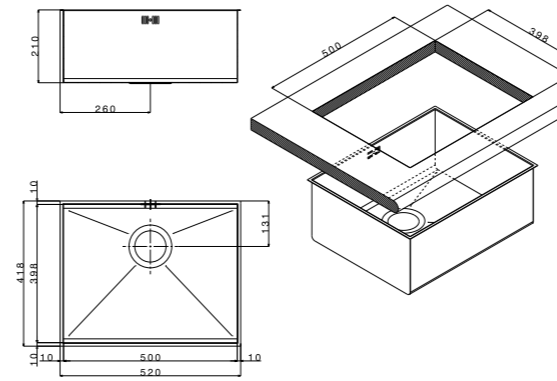

size 520x418 mm
drain hole 3,5"
cut-out 500x398 mm
base 600 mm
depth 210 mm
fitting undermount
finish/finitura satin/satinato

finish/finitura satin/satinato

extra **1** **2** **3**

FEQ50USC

packed in boxes:
595 x 505 x 300 mm - 6,8 Kg