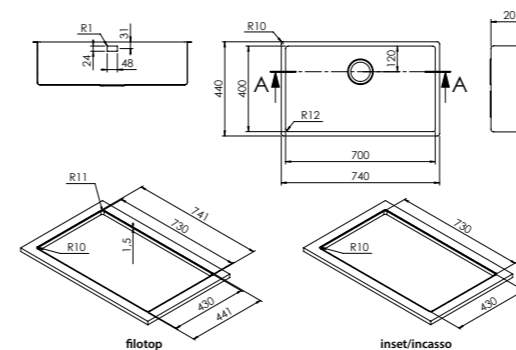

They give elegance and modernity to the kitchen according to the latest market trends.

finish/finitura

accessories

code
drainer right or left /
gocciolatoio destro o sinistro

size 740x440 mm
drain hole 3,5"
cut-out 730x430 mm
base 800 mm
depth 200 mm
fitting flat
 undermount
finish/finitura brushed/spazzolato