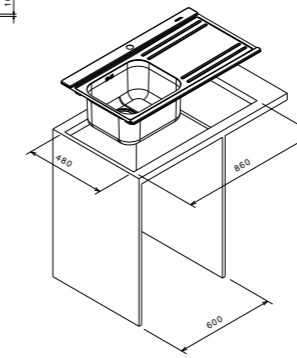

accessories

code
drainer right or left /
gocciolatoio destro o sinistro

- size 900x510 mm
- drain hole 3,5"
- cut-out 860x480 mm
- base 450 mm
- depth 229 mm
- fitting flat inset
- finish/finitura brushed / spazzolato