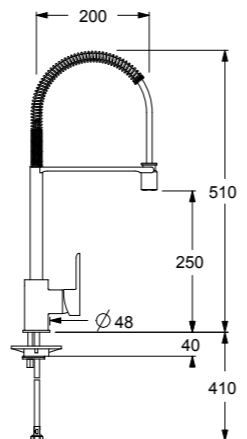

finish	code
APL8994DCCR Doccetta Estraibile - Pull out spray	Chrome/Cromato	APL8994DCCR