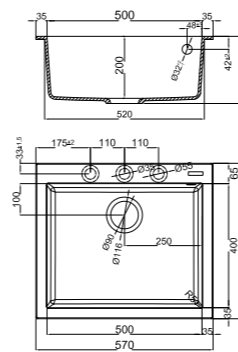

packed in boxes:
 555 x 470 x 300 mm - 11,00 Kg

black / nero
 cemento/ concrete
 White/bianco

accessories
 extra
 extra
 extra

PTN410GB
PTN410GC
PTN410GW

size 570x500 mm
 drain hole 3,5"
 cut-out 550x480
 base 600
 depth 210 mm
 fitting 10 mm
 finish/finitura granit/granito