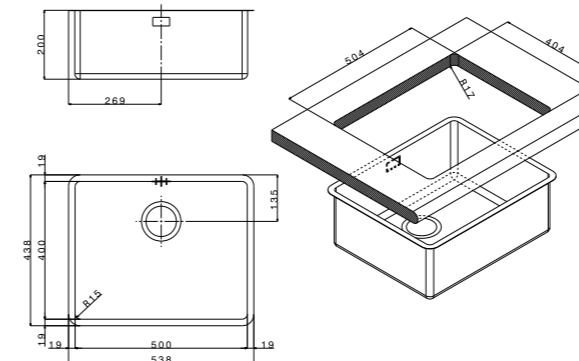

finish/finitura
 PVD Rame/Copper
 PVD Nero/Black

accessories
 extra  
 extra  

code
MEM34BP
MEM34CP

 packed in boxes:
 950 x 605 x 280 mm - 7,41 Kg

size 538x438 mm
 drain hole 3,5"
 cut-out  504x404 mm
 base  600 mm
 depth  200 mm
 fitting  undermount
 finish/finitura  brushed/spazzolato