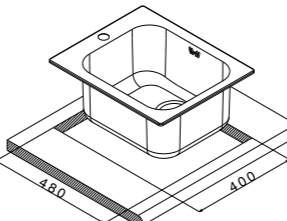

- size 420x500 mm
- drain hole 3,5"
- cut-out 400x480 mm
- base 450 mm
- depth 181 mm
- fitting 8 mm
- finish/finitura brushed/spazzolato
   linen/antigraffio