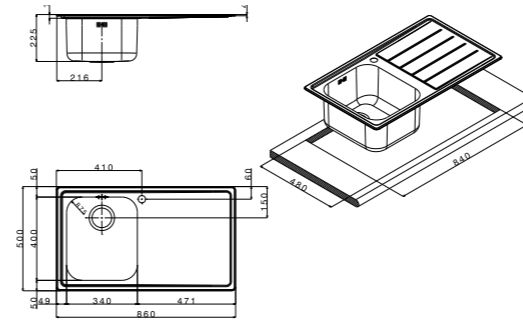

Il design unico di questo lavello supera le mode e le tendenze, aiutato anche dal look moderno e accattivante e da un'infinita combinazione di vasche di diverse dimensioni.

Linear is a complete range of sinks with deep bowls in order to wash larger dishes. Its stylish and elegant design perfectly fits into modern and minimal kitchens.

Its unique design is beyond the current trends also thanks to a modern and captivating look and the number of combinations available.

size 860x500 mm
 drain hole 3,5"
 cut-out 840x480 mm
 base 450 mm
 depth 225 mm
 fitting 4 mm
 finish/finitura brushed/spazzolato