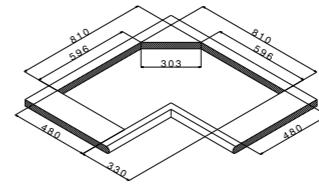

A range of accessories aimed at optimizing activities and enriching the look and functionality of our sinks.

size 830x830x500 mm
 drain hole 3,5"
 cut-out see technical drawing
 base see technical drawing
 depth 193 mm
 fitting 8 mm
 finish/finitura brushed/spazzolato