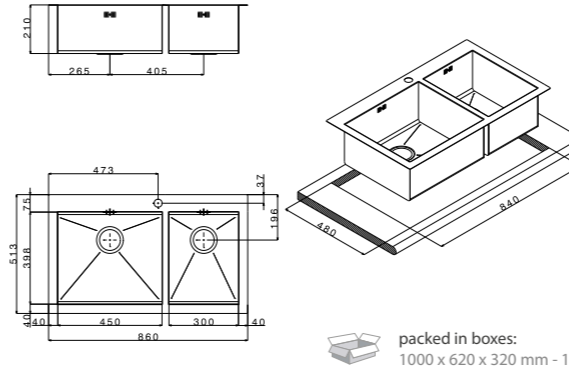

size 860x513 mm
drain hole 3,5"
cut-out 840x480 mm
base 900 mm
depth 210 mm
fitting flat inset
finish/finitura satin/satinato

satin/satinato

extra

SQ4530ISC