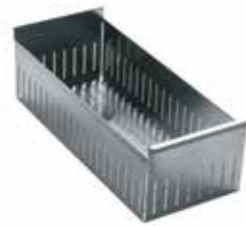

CSC15
15 cm

CDKA15
15 cm

CPD15-1
15 cm

VSH30Q-3
30 cm

Other accessories /Altri accessori

IXCR
Cream
12x

IXPN
Cloth
12x

TAPSTZ
Tap brace