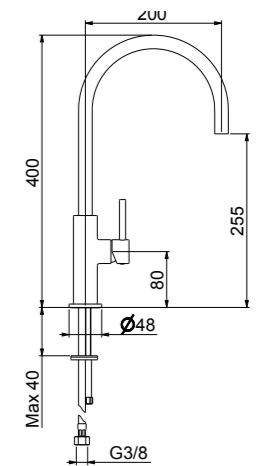

finish code
APL7180CRDCCR Monocomando / Single lever
Chrome/Cromato

code
APL7180CRDCCR