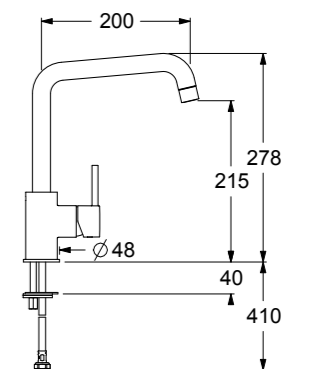

finish	code
APL3228 Monocomando / Single lever	Chrome/Cromato	APL3228CR
	White/Bianco	APL3228WH
	Black/Nero	APL3228BL