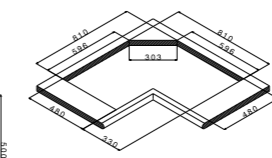

size 830x830x500 mm
drain hole 3,5"
cut-out see technical drawing
base see technical drawing
depth 193 mm
fitting 8 mm
finish/finitura brushed/spazzolato

brushed/spazzolato

extra

1	2	3
4a	5a	6
7a	8	9

ROAN3IBC

packed in boxes:
870 x 855 x 220 mm - 8,55Kg