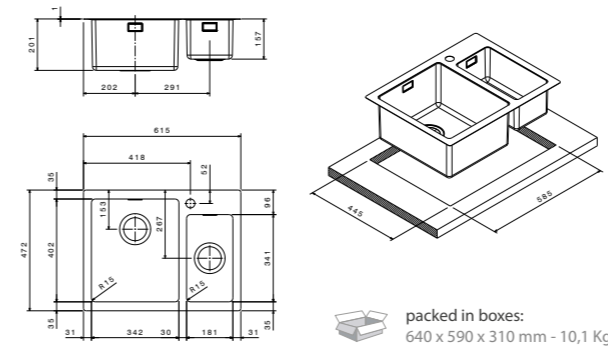

size 615x472 mm
drain hole 3,5"
cut-out 585x445 mm
base 600 mm
depth 201 mm
fitting flat inset
finish/finitura brushed/spazzolato

included **1**
extra

2	3	4
5	6	7
8	9	

LNP3418FBC